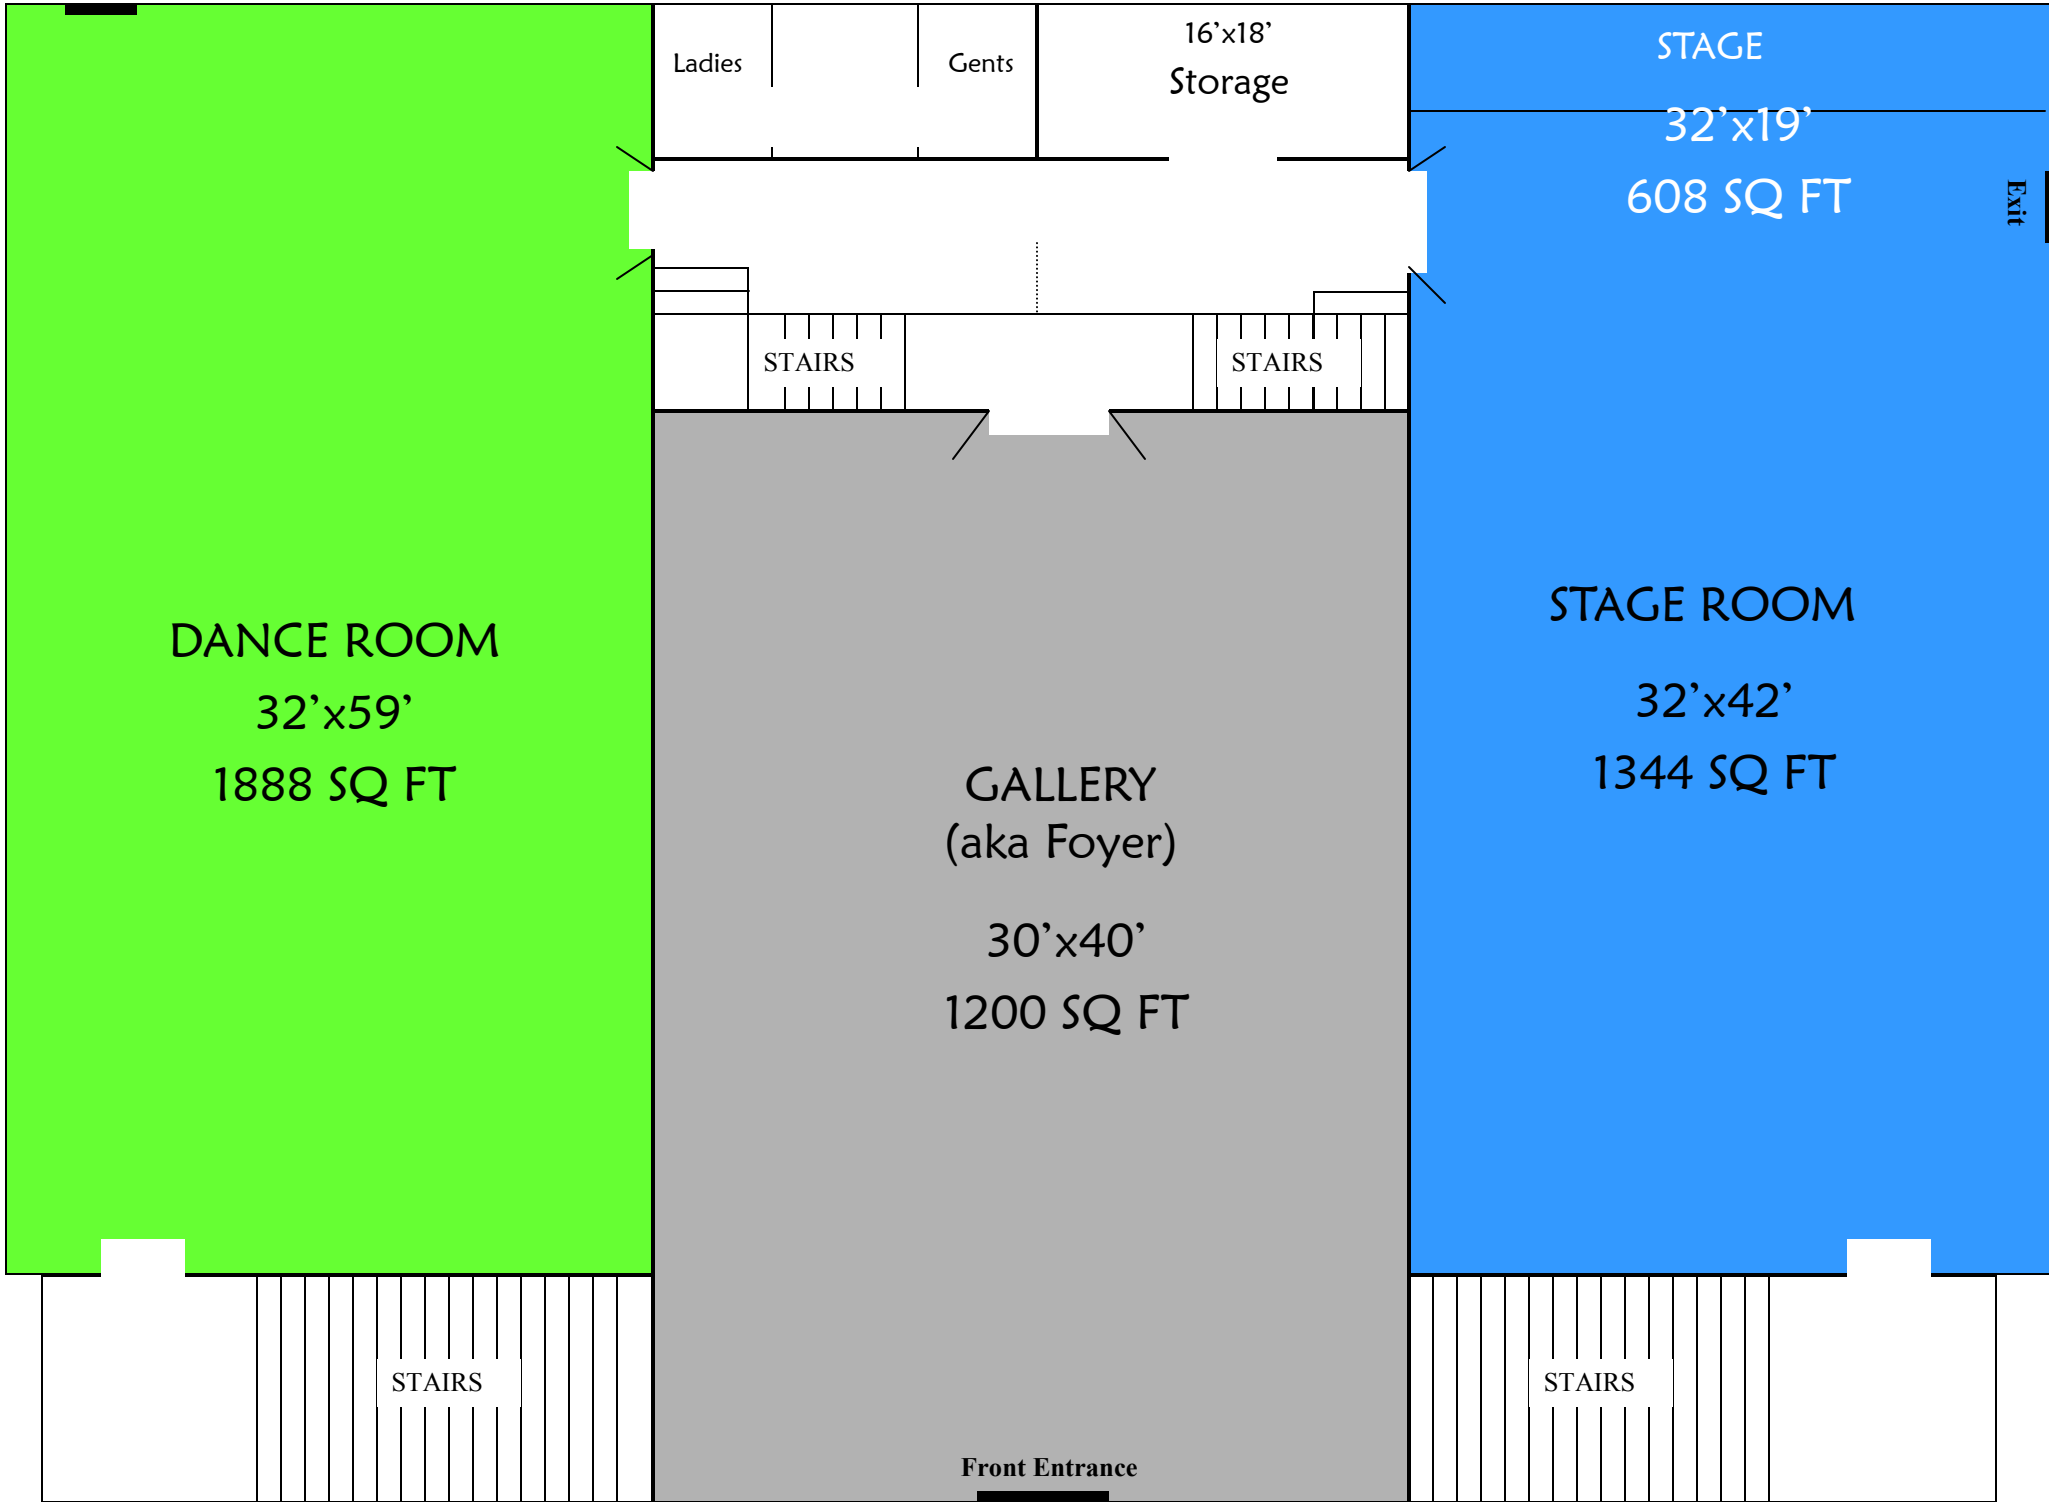

Exit and Ramp Access

\*not drawn to scale

Ladies

Gents

16'x18'  
Storage

STAGE

32'x19'

608 SQ FT

Exit

STAIRS

STAIRS

DANCE ROOM

32'x59'

1888 SQ FT

STAGE ROOM

32'x42'

1344 SQ FT

GALLERY  
(aka Foyer)

30'x40'

1200 SQ FT

STAIRS

STAIRS

Front Entrance

\*not drawn to scale